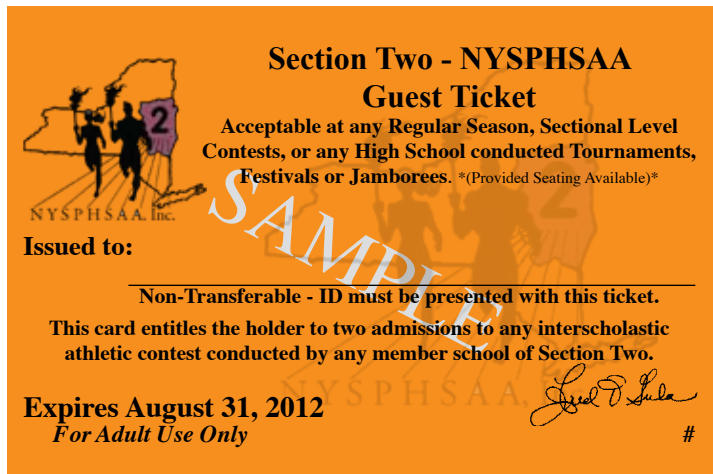

VALID CONTEST PASSES IN SECTION TWO

Valid only for regular season contests in Section Two.

Valid for regular season, sectionals, tournaments, festivals, jamboree intersectional contest held in Section Two.

Valid for any section in the state for regular season, sectionals, intersectional and state contests.

Valid for regular season, sectionals, tournaments, festivals, jamboree or intersectional contest held in Section Two.

Sport Coordinator Pass

Executive Committee Member Pass must have members name on pass.

There will be no Sport Specific passes for Sectionals.
The Sport Coordinator will have gate lists.